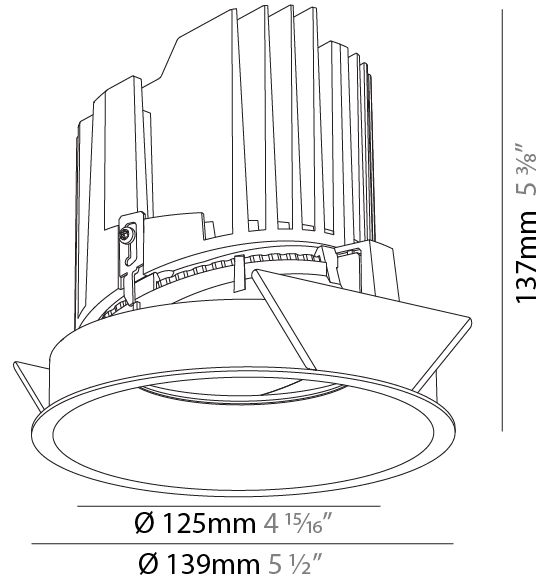

PHYSICAL

Shape: Round
Diameter (mm): 139
Diameter (in): 5 1/2
Height (mm): 137
Height (in): 5 3/8
Ceiling Thickness (mm): 10 / 12.5 / 15
Ceiling Thickness (in): 3/8 or 1/2 or 9/16
Min. Recessing Depth (mm): 150
Min. Recessing Depth (in): 5 7/8
Light Distribution: Adjustable / Downlight
Weight (kg): 0.814
Weight (lbs): 1.79
Fixture Finish: SSR / BKV / CWI / CRY / HAB / LAG / UFT / ITA / RUA / RUR / MIC / FTG / MYG / TWT / LOD / PUS / FRO / FUP / KIA / POP / BLS / SPG / MEY / GOH / GUM / CHC / COM / ABZ / JAG / OBR / MOS / ROR
Fixture Material: Aluminum Die Cast
Cut-out Measurements: 130mm / 5 1/8"

ELECTRICAL

Lamp Type: LED (Zhaga Standard)
Input Wattage (W): 13.2 / 16.5
Total Output Wattage (W): 12 / 14
Dimming: Tri-Mode (Non-Dimming and Phase Dimming (120Vac only) and 0-10V Dimming)
Driver Included: No
Driver Location: Recessed Housing
Driver Type: Constant Current - Universal
Driver Class: Class 2
Housing: See components
Input Voltage (V): 120 - 277
Constant Current (MA): 350

LED

Number of LEDs: 1
Color Temperature (°K): 2700 / 3000 / 3500 / 4000
Max. Delivered Lumen (lm): 870 / 970 / 1039 / 1060
Nominal Lumen (lm): 960 / 1070 / 1156 / 1180
CRI: >90 CRI
Efficiency (%): 90.5
Lamp Life (hrs): 50000

OPTICAL

Reflector°: 10
Adjustability: Rotational 355°; Tilt 10°

RATINGS AND CERTIFICATIONS

Certified By: Certified for North American Standards
IP rating: IP20