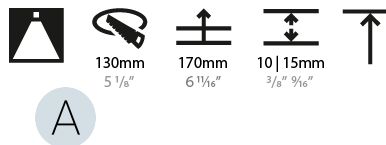

RATINGS AND CERTIFICATIONS

Certified By: Certified for North American Standards
IP rating: IP20