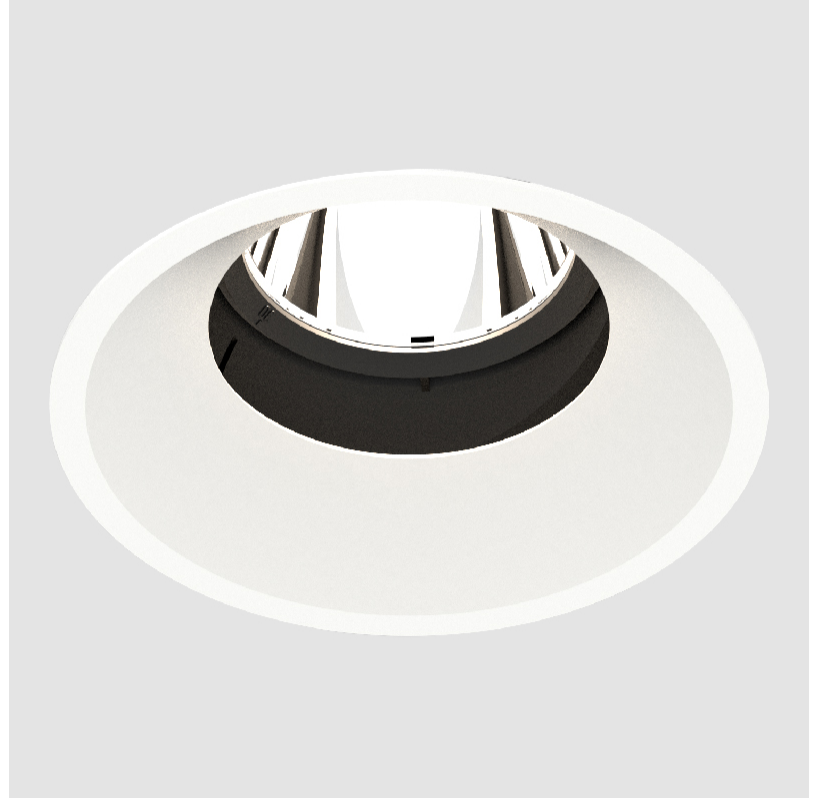

PHYSICAL

Shape: Round
Diameter (mm): 139
Diameter (in): 5 1/2
Height (mm): 137
Height (in): 5 3/8
Ceiling Thickness (mm): 10 / 12.5 / 15
Ceiling Thickness (in): 3/8 or 1/2 or 9/16
Min. Recessing Depth (mm): 150
Min. Recessing Depth (in): 5 7/8
Light Distribution: Adjustable / Downlight
Weight (kg): 0.814
Weight (lbs): 1.79
Fixture Finish: SSR / BKV / CWI / CRY / HAB / LAG / UFT / ITA / RUA / RUR / MIC / FTG / MYG / TWT / LOD / PUS / FRO / FUP / KIA / POP / BLS / SPG / MEY / GOH / GUM / CHC / COM / ABZ / JAG / OBR / MOS / ROR
Fixture Material: Aluminum Die Cast
Cut-out Measurements: 130mm / 5 1/8"

ELECTRICAL

Lamp Type: LED (Zhaga Standard)
Input Wattage (W): 13.2 / 16.5
Total Output Wattage (W): 12 / 14
Dimming: Tri-Mode (Non-Dimming and Phase Dimming (120Vac only) and 0-10V Dimming)
Driver Included: No
Driver Location: Recessed Housing
Driver Type: Constant Current - Universal
Driver Class: Class 2
Housing: See components
Input Voltage (V): 120 - 277
Constant Current (MA): 350

LED

Number of LEDs: 1
Color Temperature (°K): 2700 / 3000 / 3500 / 4000
Max. Delivered Lumen (lm): 870 / 970 / 1039 / 1060
Nominal Lumen (lm): 960 / 1070 / 1156 / 1180
CRI: >90 CRI
Efficiency (%): 90.5
Lamp Life (hrs): 50000

OPTICAL

Reflector°: 10
Adjustability: Rotational 355°; Tilt 10°

RATINGS AND CERTIFICATIONS

Certified By: Certified for North American Standards
IP rating: IP20