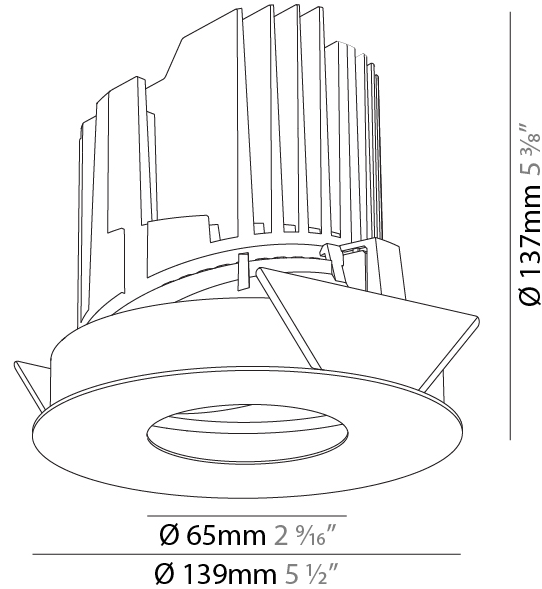

PHYSICAL

Shape: Round
Diameter (mm): 139
Diameter (in): 5 1/2
Height (mm): 126
Height (in): 4 15/16
Ceiling Thickness (mm): 10 / 12.5 / 15
Ceiling Thickness (in): 3/8 or 1/2 or 9/16
Min. Recessing Depth (mm): 140
Min. Recessing Depth (in): 5 1/2
Light Distribution: Adjustable / Downlight
Weight (kg): 0.86
Weight (lbs): 1.9
Fixture Finish: SSR / BKV / CWI / CRY / HAB / LAG / UFT / ITA / RUA / RUR / MIC / FTG / MYG / TWT / LOD / PUS / FRO / FUP / KIA / POP / BLS / SPG / MEY / GOH / GUM / CHC / COM / ABZ / JAG / OBR / MOS / ROR
Fixture Material: Aluminum Die Cast
Cut-out Measurements: 130mm / 5 1/8"

ELECTRICAL

Lamp Type: LED (Zhaga Standard)
Input Wattage (W): 13.2 / 16.5
Total Output Wattage (W): 12 / 15
Dimming: Tri-Mode (Non-Dimming and Phase Dimming (120Vac only) and 0-10V Dimming)
Driver Included: No
Driver Location: Recessed Housing
Driver Type: Constant Current - Universal
Housing: See components
Input Voltage (V): 120 - 277
Constant Current (MA): 350

LED

Number of LEDs: 1
Color Temperature (°K): 2700 / 3000 / 3500 / 4000
Max. Delivered Lumen (lm): 810 / 900 / 970 / 990
Nominal Lumen (lm): 960 / 1070 / 1156 / 1180
CRI: >90 CRI
Lamp Life (hrs): 50000

OPTICAL

Reflector°: 10
Adjustability: Rotational 355°; Tilt 30°

RATINGS AND CERTIFICATIONS

Certified By: Certified for North American Standards
IP rating: IP20

PROJECT	_____
TYPE	_____
SPECIFIER	_____
QUANTITY	_____
DATE	_____