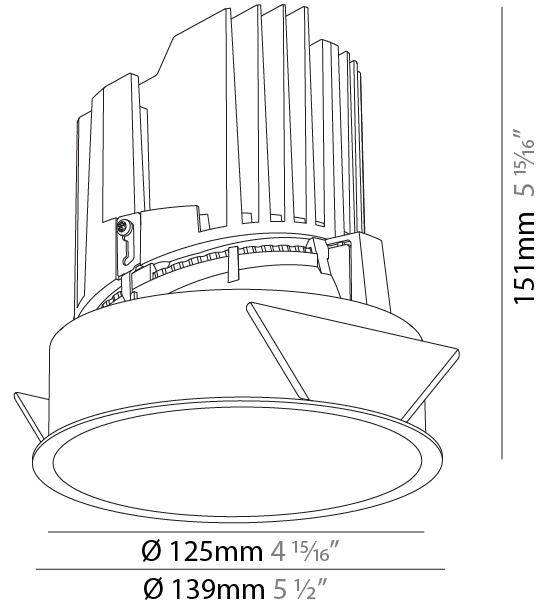

RATINGS AND CERTIFICATIONS

Certified By: Certified for North American Standards
IP rating: IP20